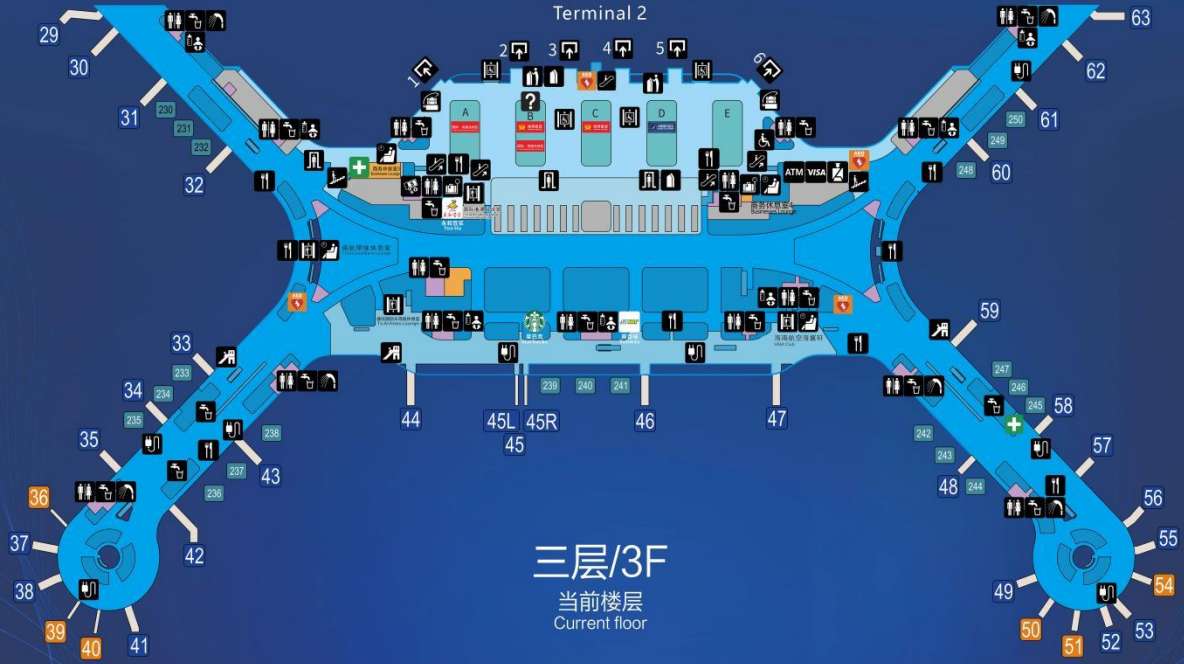

## 2号航站楼 Terminal 2

三层/3F  
当前楼层  
Current floor

功能分区 Functional partition		图标图例 Functional partition	
国内候机区 Domestic Waiting Area	出发大厅 Departure Hall	自助扶梯 Self-Service Escalator	行李打包 Baggage Wrapping
国际、港澳台候机区 International, Hong Kong, Macao, Taiwan Waiting Area	值机岛 Check-in Island	自助安检 Self-Service Security Check	行李托运 Baggage Check-in
公共厕所 Public Toilet	电梯通道 Elevator Passage	自助登机 Self-Service Boarding	行李提取 Baggage Claim
卫生间 Restroom	商场 Mall	自助值机 Self-Service Check-in	行李认领 Baggage Claim
1F 登机口 1F Gate	2F 登机口 2F Gate	自助行李秤 Self-Service Baggage Scale	行李追踪 Baggage Tracking
3F 登机口 3F Gate	医疗急救 Medical First Aid	自助行李秤 Self-Service Baggage Scale	行李追踪 Baggage Tracking